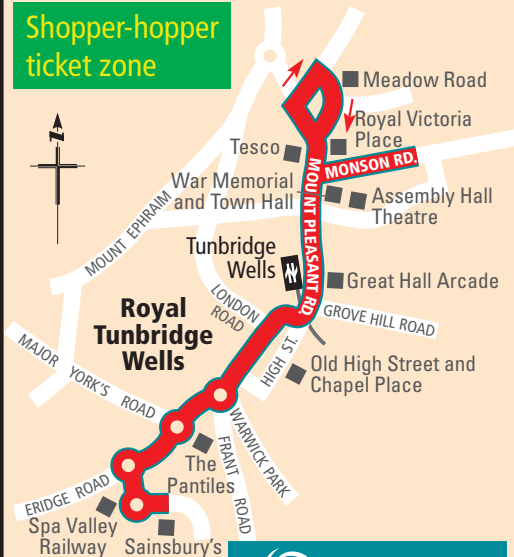

Shopper-hopper ticket zone

ARRIVA

-  Shopper-hopper ticket available on all Arriva buses along this route
-  Buses run in direction of arrow
-  Railway line and station