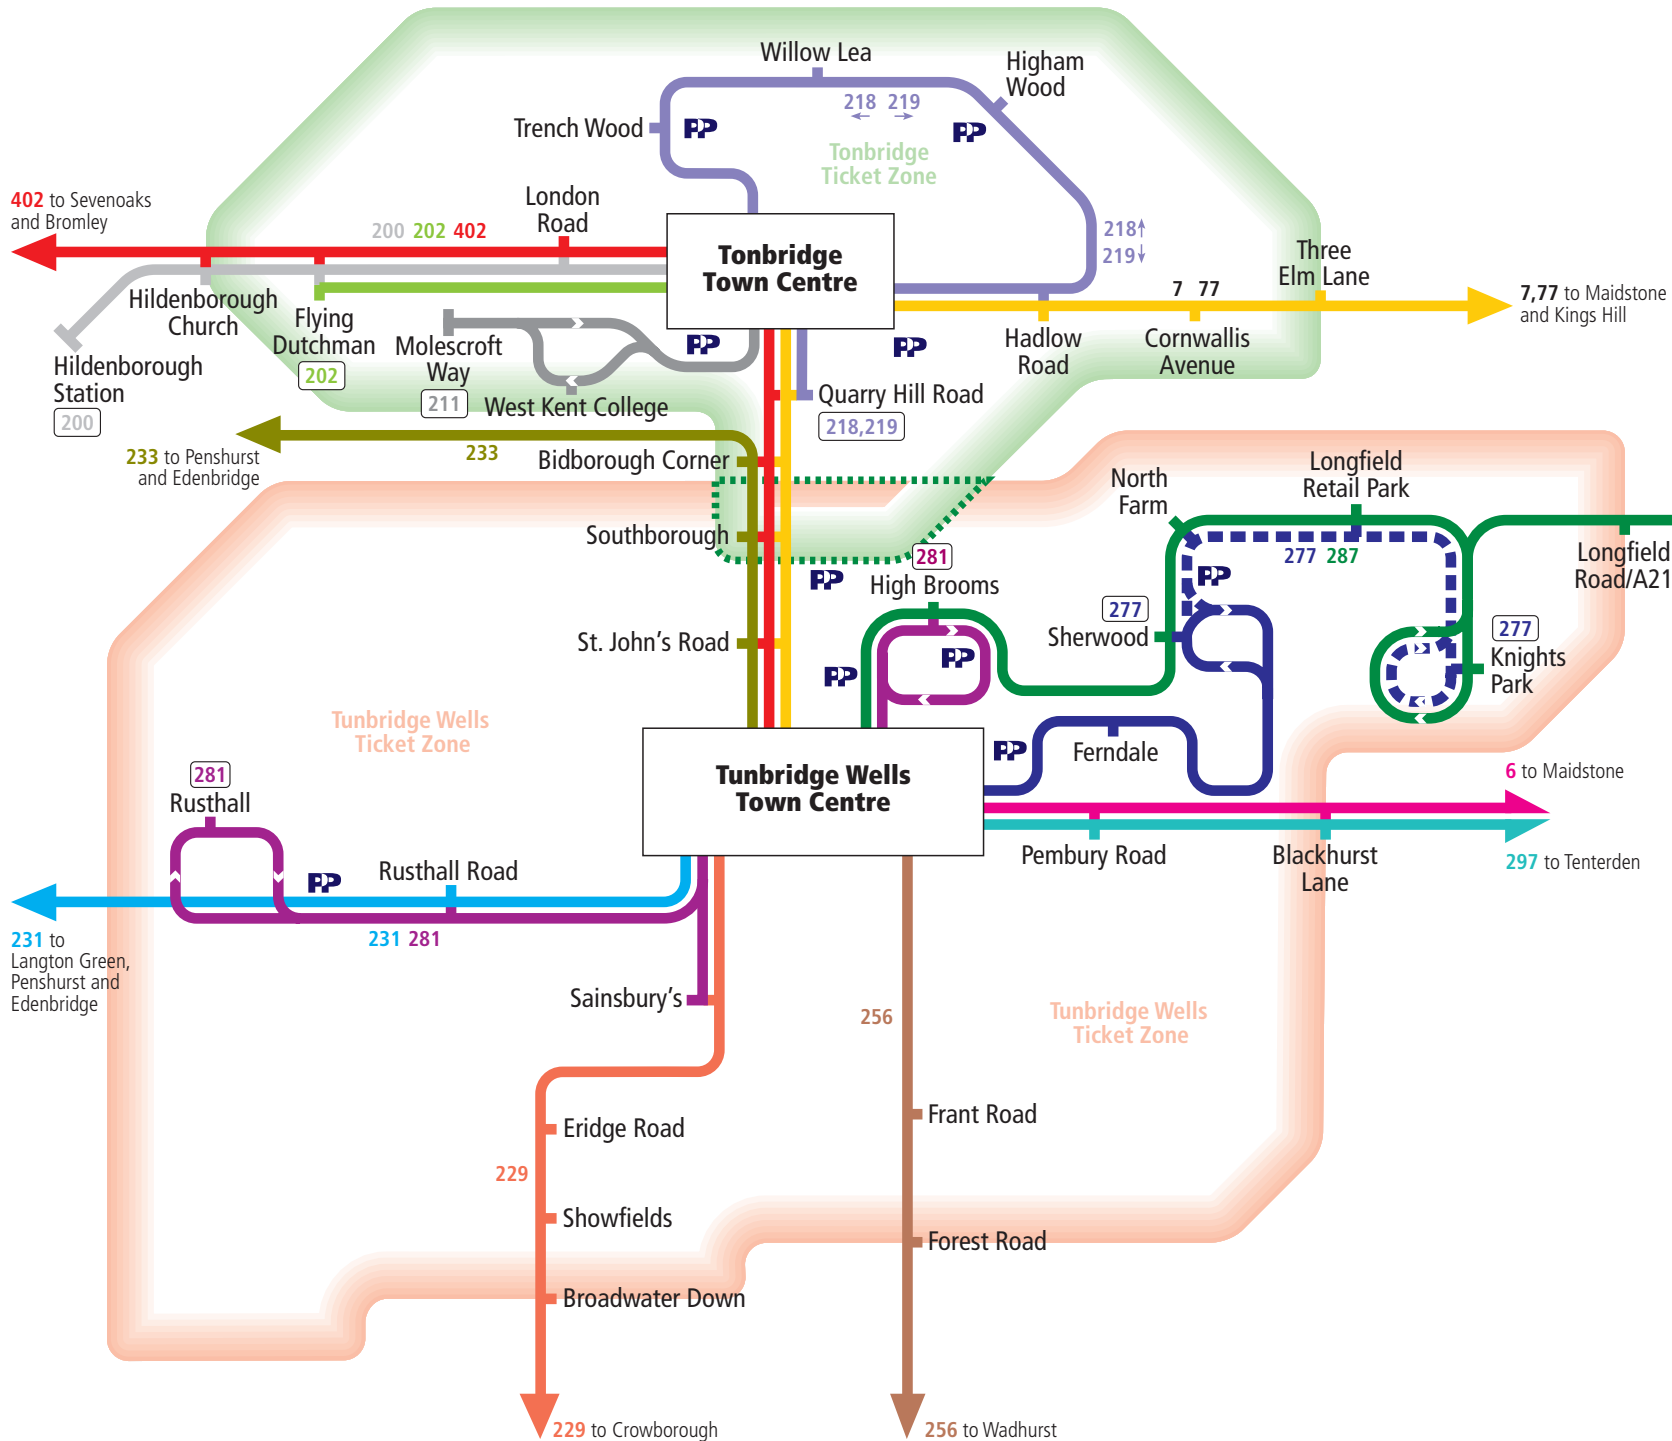

Tonbridge and Tunbridge Wells Bus Network

Principle Services:

- Service 6
- Services 7,77
- Service 200
- Service 202
- Service 211
- Services 218,219
- Service 229
- Service 231
- Service 233
- Service 256
- Service 277
- Service 277 Occasional
- Service 281
- Service 287
- Service 297
- Service 402
- Bus Route Terminus
- Hospital
- PayPoint Outlet
- Tonbridge Zone
- Tunbridge Wells Zone
- Both Zones
- Combined Zone

Produced by **FWT** 7.4.08 www.fwt.co.uk