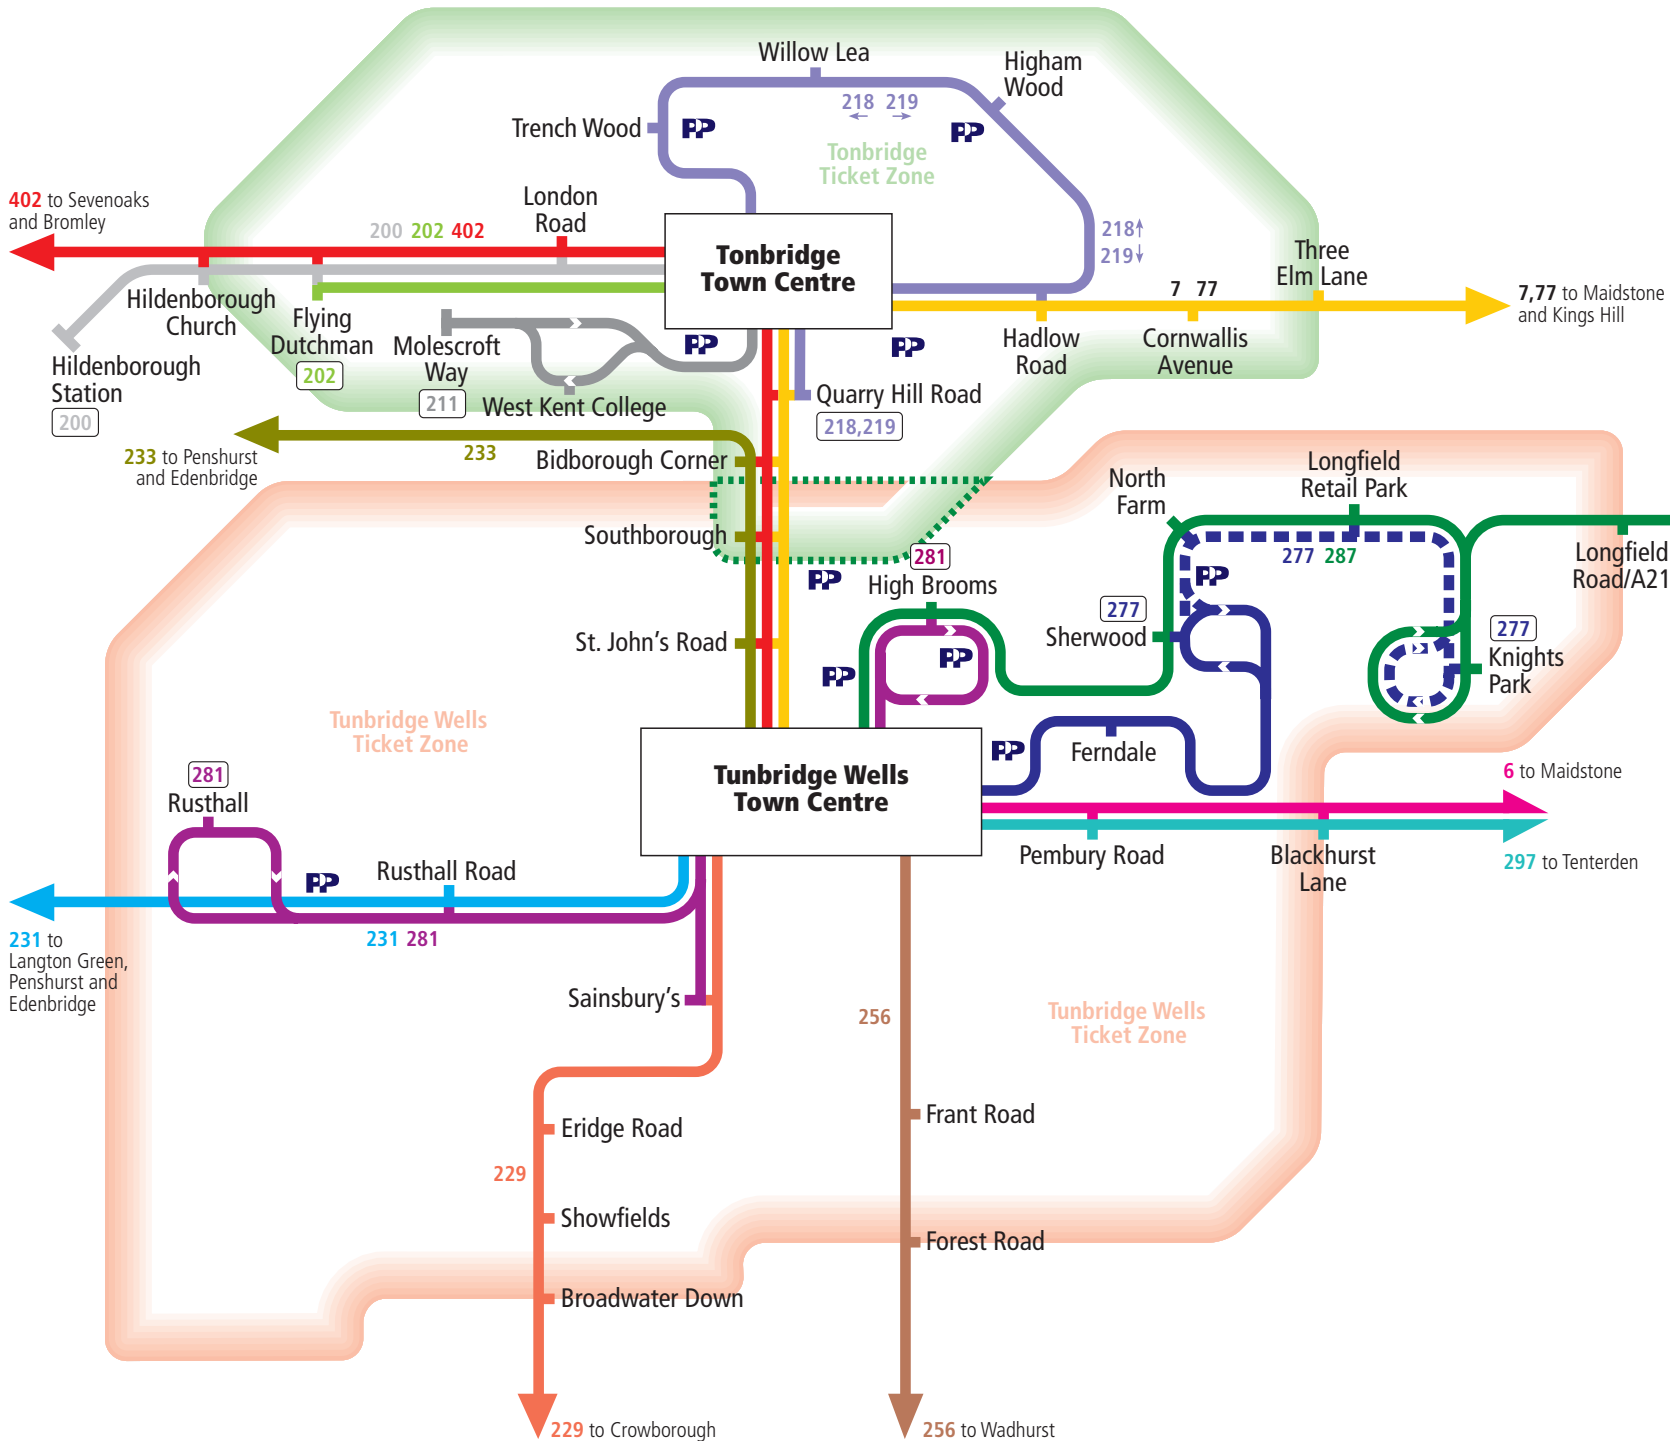

Tonbridge and Tunbridge Wells Bus Network

Principle Services:

Service 6	
Services 7,77	
Service 200	
Service 202	
Service 211	
Services 218,219	
Service 229	
Service 231	
Service 233	
Service 256	
Service 277	
Service 277 Occasional	
Service 281	
Service 287	
Service 297	
Service 402	
Bus Route Terminus	
Hospital	
PayPoint Outlet	
Tonbridge Zone	
Tunbridge Wells Zone	
Both Zones	
Combined Zone	

Produced by **FWT** 7.4.08 www.fwt.co.uk